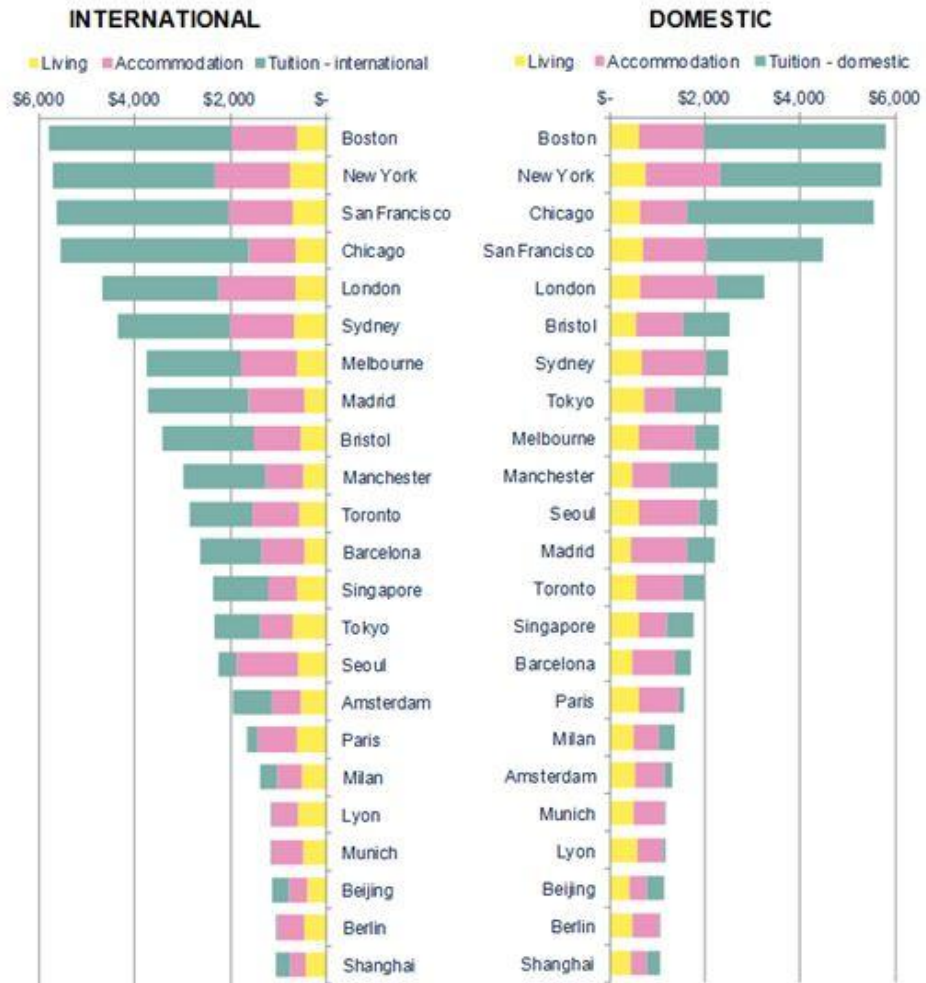

Figure 1 – Monthly cost of international and domestic student living and study*

*Non EU international student / domestic student on non-specialist STEM undergraduate degree (e.g. mathematics) course at a top institution, residing in purpose built student accommodation.
 Source: Savills World Research